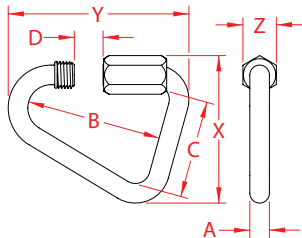

## 316 STAINLESS STEEL

Import

Wire  
Formed

ITEM	A (size)	B	C	D	X (height)	Y (length)	Z (width)	WLL (lb)	WT (lb)	PACKAGING TYPE	EACH (qty)	INNER (qty)	CARTON (qty)	UPC
S0160-DX03	1/8"	1.17"	0.93"	0.23"	1.21"	1.40"	0.27"	175	0.02	POLYBAG	1	10	1000	791506034599
S0160-DX04	5/32"	1.33"	1.07"	0.23"	1.37"	1.58"	0.31"	300	0.03	POLYBAG	1	10	500	791506034605
S0160-DX05	3/16"	1.53"	1.18"	0.23"	1.60"	1.96"	0.34"	400	0.05	POLYBAG	1	10	250	791506034612
S0160-DX06	1/4"	1.70"	1.37"	0.31"	1.83"	2.18"	0.42"	750	0.08	POLYBAG	1	10	200	791506034629
S0160-DX08	5/16"	2.25"	1.53"	0.42"	2.21"	2.82"	0.53"	1,400	0.18	POLYBAG	1	10	200	791506034636
S0160-DX10	3/8"	2.66"	1.83"	0.50"	2.62"	3.41"	0.65"	2,100	0.35	POLYBAG	1	10	100	791506034643
S0160-DX12	1/2"	3.26"	2.08"	0.56"	2.96"	4.06"	0.71"	3,200	0.55	POLYBAG	1	1	50	791506034650
S0160-DX14	9/16"	3.77"	2.26"	0.67"	3.38"	4.85"	0.87"	5,400	0.93	POLYBAG	1	1	25	791506034667
S0160-DX16	5/8"	4.21"	2.42"	0.75"	3.68"	5.53"	1.02"	7,000	1.40	POLYBAG	1	1	20	791506034674
S0160-DX18	23/32"	4.72"	2.62"	0.91"	4.07"	6.05"	1.18"	9,200	1.95	POLYBAG	1	1	15	791506034681

**NOTE:**  
**BULK ORDERS ON ALL OTHER TYPES AND SIZES OF QUICK LINKS ARE AVAILABLE ON SPECIAL ORDER.**  
**ALL DIMENSIONS ARE NOMINAL (+/- 3%) AND ARE SUBJECT TO CHANGE WITHOUT NOTICE.**